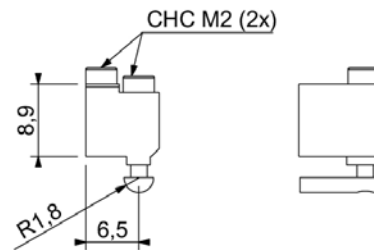

Set including :

- 1 x Index (Aluminium & Brass)
- 1 stainless steel screw CHC M2-4 mm
- 1 stainless steel screw CHC M2-12 mm

Dimensions :

Slot Shape