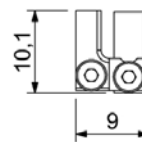

Set including :

- 1 x Index (Aluminium & Brass)
- 1 stainless steel screw CHC M2-4 mm
- 1 stainless steel screw CHC M2-12 mm

Dimensions :

Slot Shape