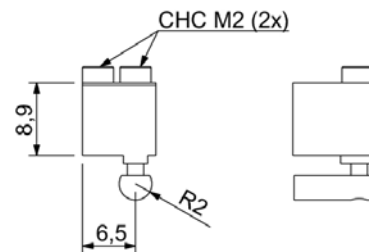

**Set including :**

- 1 x Index (Aluminium & Brass)
- 1 stainless steel screw CHC M2-4 mm
- 1 stainless steel screw CHC M2-14 mm

## SDPQ30RCP

Accessory  
Q30

RoHS

**Slot Shape**