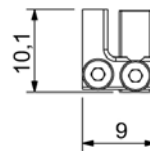

**Set including :**

- 1 x Index (Aluminium & Brass)
- 1 stainless steel screw CHC M2-4 mm
- 1 stainless steel screw CHC M2-14 mm

## SDPQ30RCP

Accessory  
Q30

RoHS

**Slot Shape**