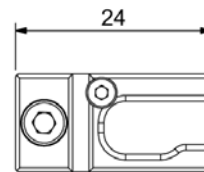

**Set including :**

- 1 x Index (Aluminium)
- 1 stainless steel screw CHC M2-4 mm
- 1 stainless steel screw CHC M3-4 mm

**Dimensions :**

**Slot Shape**