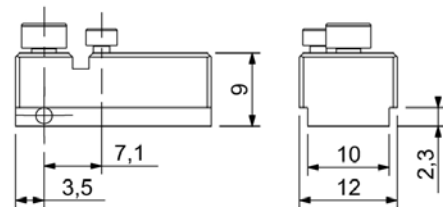

**Set including :**

- 1 x Index (Aluminium)
- 1 stainless steel screw CHC M2-4 mm
- 1 stainless steel screw CHC M3-4 mm

**Dimensions :**

**Slot Shape**