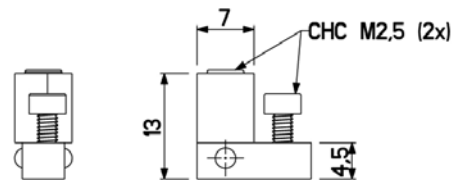

**Set including :**

- 1 x Index (Anodized aluminium)
- 1 stainless steel screw CHC M2,5-8 mm
- 1 stainless steel screw CHC M2,5-6 mm

**Dimensions :**

**Slot Shape**