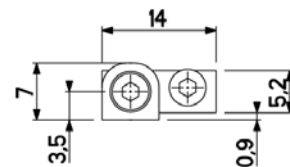

**Set including :**

- 1 x Index (Anodized aluminium)
- 1 stainless steel screw CHC M2,5-8 mm
- 1 stainless steel screw CHC M2,5-6 mm

**Dimensions :**

**Slot Shape**