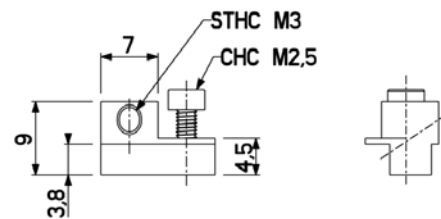

Set including :

- 1 x Index (Anodized aluminium)
- 1 stainless steel screw CHC M2,5-8 mm
- 1 stainless steel screw STHC M3-6 mm

Dimensions :

Slot Shape