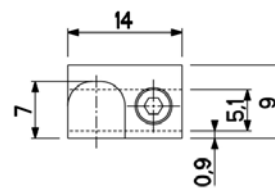

Set including :

- 1 x Index (Anodized aluminium)
- 1 stainless steel screw CHC M2,5-8 mm
- 1 stainless steel screw STHC M3-6 mm

Dimensions :

Slot Shape