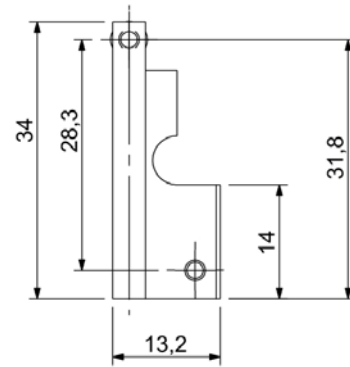

Set including :

- Aluminium flange
- 2 screws CHC M2,5, stainless steel

Dimensions :

Slot Shape