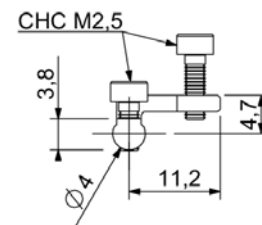

Set including :

- Aluminium flange
- 2 screws CHC M2,5, stainless steel

Dimensions :

Slot Shape