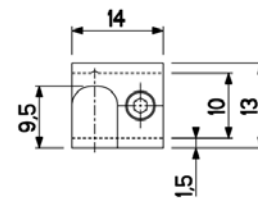

Set including :

- 1 x Index (Anodized aluminium)
- 1 stainless steel screw CHC M2,5-8 mm
- 1 stainless steel screw STHC M3-6 mm

SDPQ05QA
Accessory
Q05

Dimensions :

Slot Shape