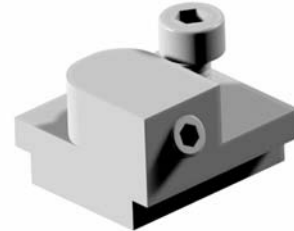

Set including :

- 1 x Index (Anodized aluminium)
- 1 stainless steel screw CHC M2,5-8 mm
- 1 stainless steel screw STHC M3-6 mm

SDPQ05QA
Accessory
Q05

Dimensions :

Slot Shape