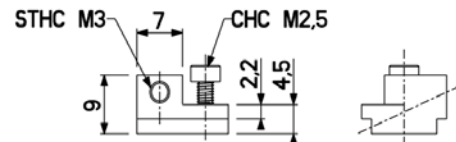

Set including :

- 1 x Index (Anodized aluminium)
- 1 stainless steel screw CHC M2,5-8 mm
- 1 stainless steel screw STHC M3-6 mm

SDPQ05QA
Accessory
Q05

Dimensions :

Slot Shape