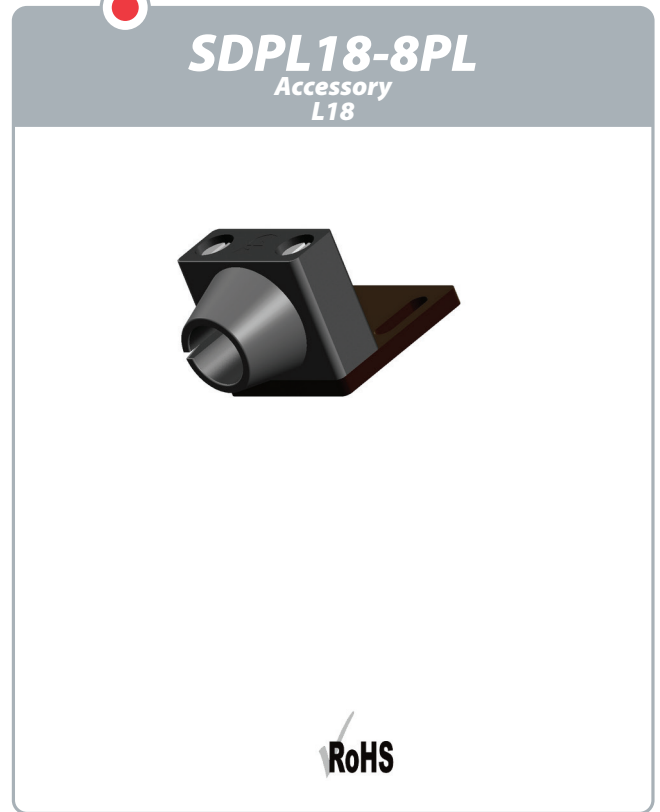

**Set including :**

- XC38 burnished steel plate
- Plastic flange with protective coating against projections welding
- 2 captive screw M5-35 mm, zinc-plated steel

**Dimensions :**