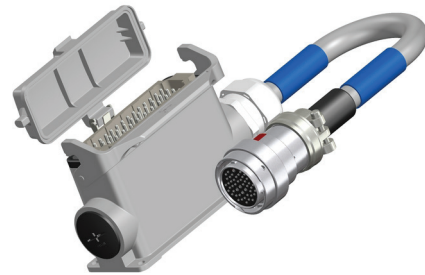

Technical data :

Rated voltage	30 V DC
Rated current	4 A
Ambient temperature range	-25...70 °C

Protection :

Protection degree	IP65
-------------------	------

Male HARTING receptacle :

Receptacle material	Metal
Contact diameter	46 x Ø2,5 mm
Contact material	Silver-plated contacts

Right female DEUTSCH connector :

Locking nut/screw material	Aluminium
Contact diameter	42 x Ø1 mm + 5 x Ø1,55 mm
Contact material	Nickel-plated contacts
Hood material	Aluminium

Cable characteristics :

Sheath material	PVC
Wire structure	52 G 0,50 mm ²
Conductor class	5
Sheath diameter	17,3 mm
Flame resistance according to	IEC 60332-1-2
Oil resistance according to	EN 50290-2-22

Cable length :

L length	5 m (0/+50 mm)
Other length	On request

Identification :

A : Blue sleeve

H46D47MCL05005W2

Press tools

Dimensions :

Wiring diagram :