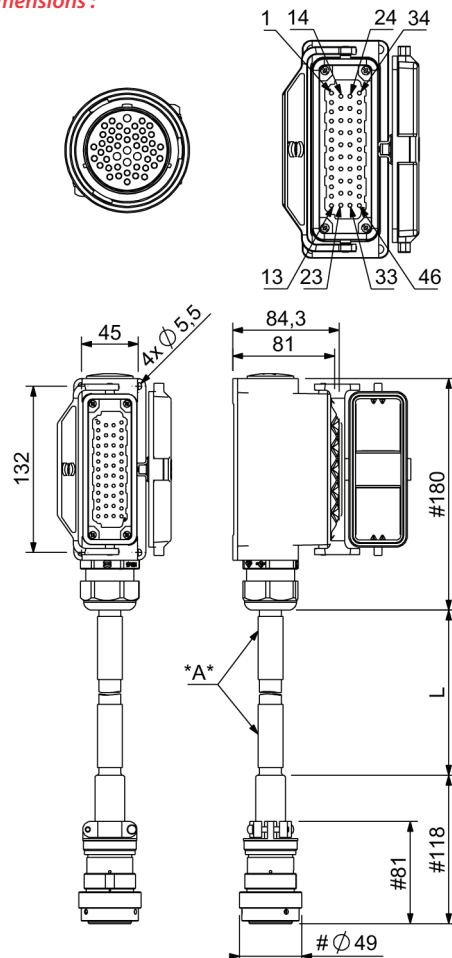

Technical data :

Rated voltage	30 V DC
Rated current	4 A
Ambient temperature range	-25...70 °C

Protection :

Protection degree	IP65
-------------------	------

Male HARTING receptacle :

Receptacle material	Metal
Contact diameter	46 x Ø2,5 mm
Contact material	Silver-plated contacts

Right female DEUTSCH connector :

Locking nut/screw material	Aluminium
Contact diameter	42 x Ø1 mm + 5 x Ø1,55 mm
Contact material	Nickel-plated contacts
Hood material	Aluminium

Cable characteristics :

Sheath material	PVC
Wire structure	52 G 0,50 mm ²
Conductor class	5
Sheath diameter	17,3 mm
Flame resistance according to	IEC 60332-1-2
Oil resistance according to	EN 50290-2-22

Cable length :

L length	5 m (0/+50 mm)
Other length	On request

Identification :

A : Blue sleeve

H46D47MCL05005W2

Press tools

Dimensions :

Wiring diagram :