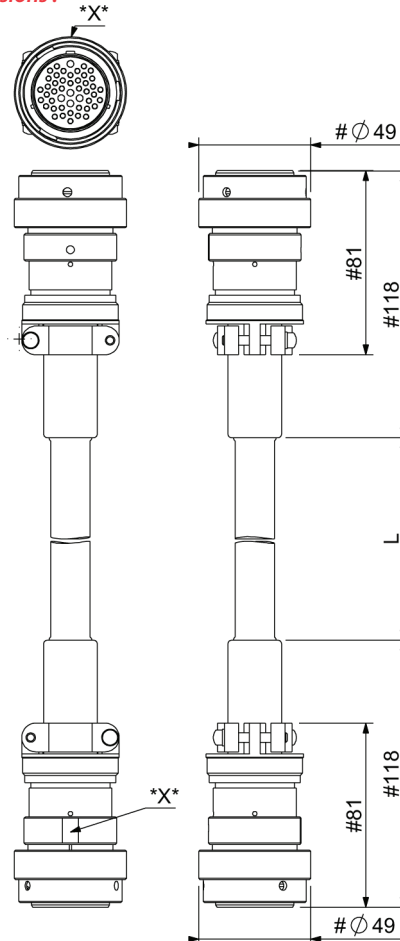

Technical data :

Rated voltage	30 V DC
Rated current	4 A
Ambient temperature range	-25...70 °C

Protection :

Protection degree	IP67
-------------------	------

Right female DEUTSCH connector :

Locking nut/screw material	Aluminium
Contact diameter	42 x Ø1 mm + 5 x Ø1,55 mm
Contact material	Nickel-plated contacts
Hood material	Aluminium

Cable characteristics :

Sheath material	PVC
Wire structure	52 G 0,50 mm ²
Conductor class	5
Sheath diameter	17,3 mm
Flame resistance according to	IEC 60332-1-2
Oil resistance according to	EN 50290-2-22

Cable length :

L length	0,90 m (0/+20 mm)
Other length	On request

Notes :

X : Red marking, alignment with the main countersink key (aligned with contact #34)

D47DL00905W1

Press tools

Dimensions :

Wiring diagram :