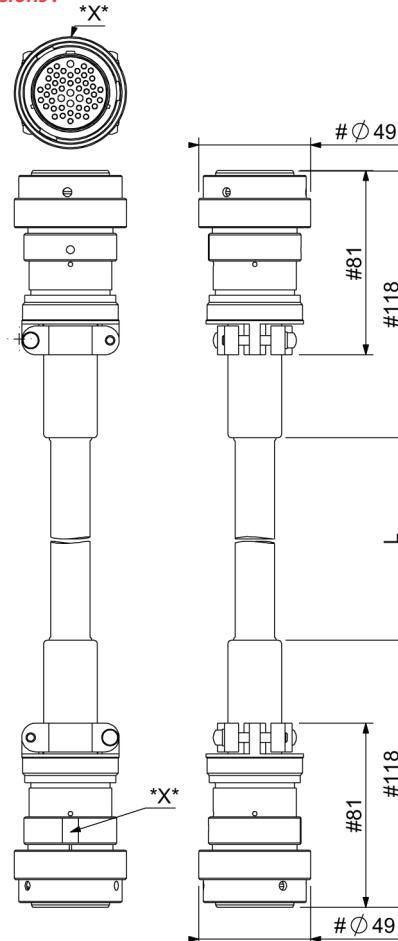

**Technical data :**

Rated voltage	30 V DC
Rated current	4 A
Ambient temperature range	-25...70 °C

**Protection :**

Protection degree	IP67
-------------------	------

**Right female DEUTSCH connector :**

Locking nut/screw material	Aluminium
Contact diameter	42 x Ø1 mm + 5 x Ø1,55 mm
Contact material	Nickel-plated contacts
Hood material	Aluminium

**Cable characteristics :**

Sheath material	PVC
Wire structure	52 G 0,50 mm <sup>2</sup>
Conductor class	5
Sheath diameter	17,3 mm
Flame resistance according to	IEC 60332-1-2
Oil resistance according to	EN 50290-2-22

**Cable length :**

L length	0,60 m (0/+20 mm)
Other length	On request

**Notes :**

\*X\* : Red marking, alignment with the main countersink key (aligned with contact #34)

## D47DL00605W1

Press tools

**Dimensions :**

**Wiring diagram :**