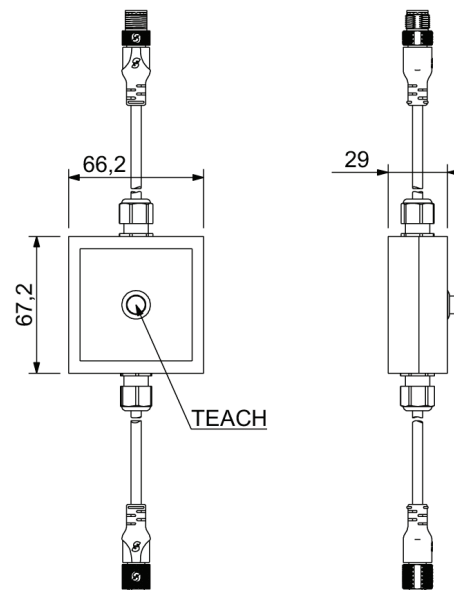

Technical data :

Ambient temperature range	0...60 °C
Protection degree	IP40

Materials :

Housing	ABS
---------	-----

Connection :

Connector	M12
Cable	PVC
Cable length	2 x 0,25 m

Dimensions :

Connection diagram :