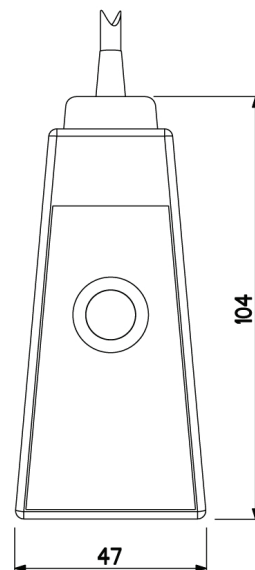

Technical data :

Ambient temperature range	0...60 °C
Protection degree	IP41

Materials :

Housing	ABS
---------	-----

Connection :

Connector	M8
Cable	PVC
Cable length	0,5 m

Dimensions :

Pin assignment :