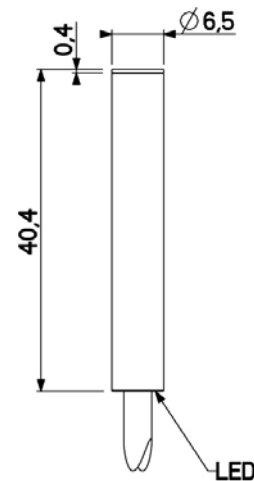

Technical data :

Mounting mode
Flush
Ambient temperature range

Function NO
-25...70 °C

Protection :

Protection degree
IP67

Materials :

Housing
Sensing face

Brass, nickel-plated
PA

Status indication :

Connection :

Connector
Cable
Cable length

M8
PVC
0,1 m

A1263F1L060111

L6,5

CE RoHS

Dimensions :

Connection diagram :

Pin assignment :